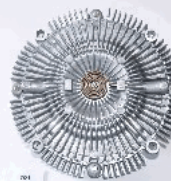

## **VISCOSTATIC FAN CLUTCHES GIUNTI VISCOSTATICI**

**VC-100**

**21082-C8601**

NISSAN PATROL Hardtop (K160) 3.3 D (K160)  
NISSAN PATROL Station Wagon (W160) 3.3 D (W160)

**VC-101**

**21082-22J00**

NISSAN PATROL GR I (Y60, GR) 2.8 TD (Y60A)  
NISSAN PATROL Hardtop (K260) 2.8 TD  
NISSAN PATROL Station Wagon (W260) 2.8 TD