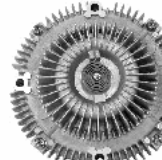

**VC-205**

**16210-68021**

205

TOYOTA LAND CRUISER (\_J4\_) 4.0 D  
(HJ47\_V)  
TOYOTA LAND CRUISER (\_J6\_) 4.0  
Diesel (HJ60)  
TOYOTA LAND CRUISER (\_J6\_) 4.0  
Diesel (HJ60\_V)  
TOYOTA LAND CRUISER (\_J6\_) 4.0  
Turbo-D (HJ61\_V)

**VC-206**

**16210-17020**

206

TOYOTA LAND CRUISER (PZJ7\_, KZJ7\_,  
HZJ7\_, BJ7\_, LJ7\_, RJ7 4.2 TD  
(HZJ7\_V)  
TOYOTA LAND CRUISER 100 (UZJ100)  
4.2 TD (HDJ100\_)  
TOYOTA LAND CRUISER 80 (\_J8\_) 4.2 D  
(HZJ80\_)  
TOYOTA LAND CRUISER 80 (\_J8\_) 4.2  
TD (HDJ80)