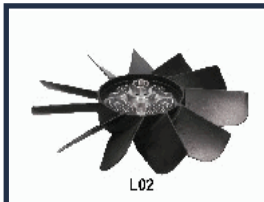

VC-L02

PGG101050

LAND ROVER DEFENDER Cabrio (LD)
2.5 Td5 4WD
LAND ROVER DEFENDER Pick-up (LD_)
2.4 Td4
LAND ROVER DEFENDER Pick-up (LD_)
2.5 Td5 4WD
LAND ROVER DEFENDER Station
Wagon (LD) 2.4 Td4