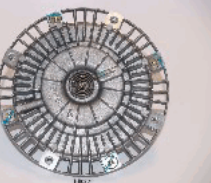

VC-H07

25237-4A000

HYUNDAI H-1 Furgonato 2.5 TD
HYUNDAI H-1/H-200/SATELLITE Autobus 2.5 D
HYUNDAI H-1/H-200/SATELLITE Autobus 2.5 TD