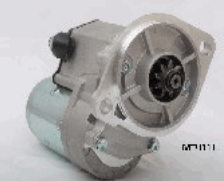

MTU111

5811000800

ISUZU CAMPO (KB) 2.2 D (TFR52 / TFS52)
ISUZU CAMPO (KB) 2.2 D 4WD (KBD42, KBD47)
ISUZU CAMPO (KB) 2.5 D (TFR54)
ISUZU CAMPO (KB) 2.5 D 4WD (KBD47)
ISUZU PICKUP 2.2 D
ISUZU PICKUP 2.2 D 4x4