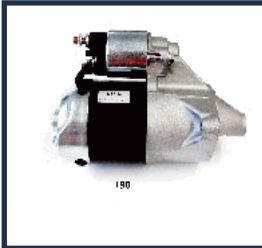

MTT190

2810010020

TOYOTA STARLET (_P7_) 1.0 (EP70L)
TOYOTA STARLET (_P8_) 1.0 (EP80_)