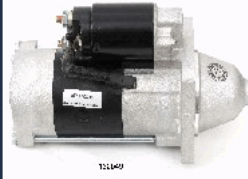

## MT130043

5802AL

CITROEN C1 (PM\_, PN\_) 1.0  
 PEUGEOT 107 1.0  
 TOYOTA AYGO (WNB1\_, KGB1\_) 1.0  
 TOYOTA AYGO (WNB1\_, KGB1\_) 1.0  
 GPL

## MT130049

56041579AB

JEEP CHEROKEE (KJ) 2.5 CRD  
 JEEP CHEROKEE (KJ) 2.8 CRD