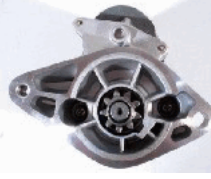

**MTT325**

**2810087715000**

DAIHATSU APPLAUSE I (A101, A111) 1.6 16V (A101)  
DAIHATSU APPLAUSE I (A101, A111) 1.6 16V 4WD (A111)  
DAIHATSU CHARADE III (G100, G101, G102) 1.3 i (G102)  
DAIHATSU CHARADE III (G100, G101, G102) 1.3 i 4WD (G102)