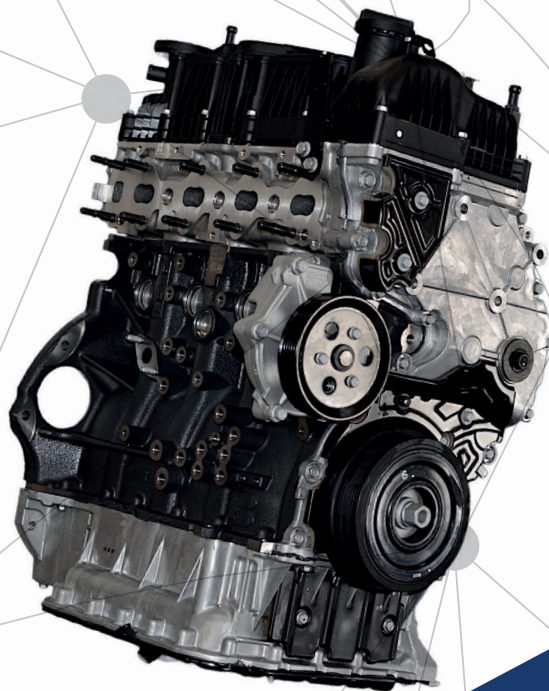

Japanparts[®]

**COMPLETE ENGINE
MOTORI COMPLETI**

japanparts.eu

XX-4D56TI

HD103101

GASOLONE GASOLONE 35 2.5 D
 HYUNDAI GALLOPER I 2.5 TD
 HYUNDAI GALLOPER I 2.5 TD intercooler
 HYUNDAI GALLOPER II (JK-01) 2.5 TCi D
 HYUNDAI GALLOPER II (JK-01) 2.5 TD
 HYUNDAI GALLOPER II (JK-01) 2.5 TD intercooler

XX-D4BF

HYUNDAI GRACE Autobus 2.5 TD
 HYUNDAI H-1 / STAREX 2.5 TD
 HYUNDAI H-1 / STAREX 2.5 TD 4WD
 HYUNDAI H-1 Furgonato 2.5 TD
 HYUNDAI H-1/H-200/SATELLITE Autobus 2.5 TD
 HYUNDAI H100 Autobus (P) 2.5 TD
 HYUNDAI H100 Pianale piatto/Telaio 2.5 D

XX-D4EB

102E1U2702

HYUNDAI GRANDEUR (TG) 2.2 CRDi
 HYUNDAI SANTA FÉ I (SM) 2.2 CRDi
 HYUNDAI SANTA FÉ I (SM) 2.2 CRDi 4x4
 HYUNDAI SANTA FÉ II (CM) 2.2 CRDi
 HYUNDAI SANTA FÉ II (CM) 2.2 CRDi 4x4
 HYUNDAI SANTA FÉ II (CM) 2.2 CRDi GLS