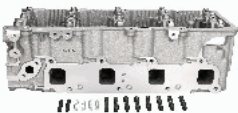

XX-NS028S

OE: 11039LC30A | ENGINE: ZD30

NISSAN CABSTAR E Pick-up 35.15 DCI, 45.15 DCI 3.0 (F24M)[09.2006-12.2013](Diesel)
NISSAN INTERSTAR Autobus (X70) dCi 140[11.2003-](Diesel)
NISSAN INTERSTAR Furgonato (X70) dCi 140[11.2003-](Diesel)
NISSAN INTERSTAR Pianale piatto/Telaio dCi 140[11.2003-](Diesel)