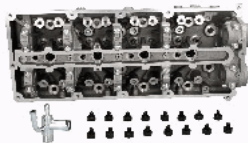

XX-MZ006S

OE: 4986980 | ENGINE: WLAA

FORD RANGER (ER, EQ) 2.5
TDdi[10.2005-](Diesel)
FORD RANGER (ER, EQ) 3.0
TDCi[10.2005-](Diesel)
FORD RANGER (ES, ET) 2.5 TDCi
4x4[04.2010-](Diesel)
FORD RANGER (ES, ET) 3.0 TDCi
4x4[04.2010-](Diesel)