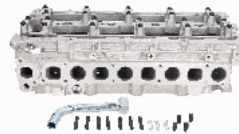

XX-KK004S

| OE: 221004A020 | ENGINE: D4CB

HYUNDAI H-1 / STAREX 2.5 CRDi
4x4[12.2002-](Diesel)
HYUNDAI H-1 / STAREX 2.5
CRDi[12.2002-04.2004](Diesel)
HYUNDAI H-1 / STAREX 2.5
CRDi[12.2002-](Diesel)
HYUNDAI H-1 Cargo (TQ) 2.5
CRDi[02.2008-](Diesel)