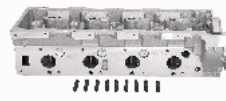

XX-ME06ES

OE: 6110103620 | ENGINE: OM 611.961

MERCEDES-BENZ CLASSE C (W202) C 200 CDI (202.134)[03.1998-05.2000](Diesel)
MERCEDES-BENZ CLASSE C (W202) C 220 CDI (202.133)[09.1997-05.2000](Diesel)
MERCEDES-BENZ CLASSE C (W203) C 200 CDI (203.004)[09.2000-](Diesel)