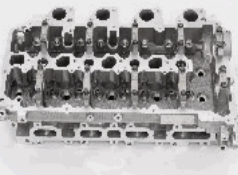

XX-MI026

OE: 1005A560 | ENGINE: 4 D 56 HP

MITSUBISHI L 200 (K7_T, K6_T) 2.5 DI-D[11.2005-](Diesel)
MITSUBISHI L 200 (KB_T, KA_T) 2.5 DI-D (KA4T)[01.2010-12.2015](Diesel)
MITSUBISHI L 200 (KB_T, KA_T) 2.5 DI-D 4x4 (KB4T)[04.2010-](Diesel)
MITSUBISHI L 200 (KB_T, KA_T) 2.5 DI-D [RWD] (KA4T)[04.2010-](Diesel)