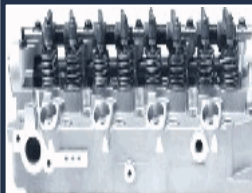

XX-MI031S

| ENGINE: 4D56T

HYUNDAI GALLOPER I 2.5 TD intercooler[08.1991-07.1998](Diesel)
HYUNDAI GALLOPER I 2.5 TD[08.1991-07.1998](Diesel)
MITSUBISHI L 200 (K3_T, K2_T, K1_T, K0_T) 2.5 TD 4WD (K34T) [11.1992-08.1996](Diesel)
MITSUBISHI L 200 (K7_T, K6_T) 2.5 TD 4WD (K74T)[09.2001-](Diesel)