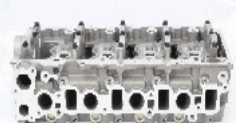

XX-TY010S

OE: 11101-30070 | ENGINE: 2KD-FTV

TOYOTA DYNA Pianale piatto/Telaio (KD_, LY_, TRY2_, KDY2_ 2.5 D4d[08.2001-](Diesel)
TOYOTA HIACE IV Autobus (LH1_) 2.5 D-4D[08.2006-](Diesel)
TOYOTA HIACE IV Autobus (LH1_) 2.5 D-4D[11.2001-](Diesel)
TOYOTA HIACE IV Autobus (LH1_) 2.5 D4d 4x4[08.2001-08.2006](Diesel)