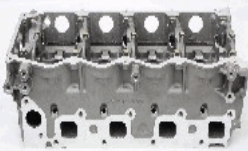

XX-NS012S

OE: 110405M300 | ENGINE: YD25DDTi

NISSAN ALMERA II (N16) 2.2
dCi[09.2003-](Diesel)
NISSAN ALMERA II (N16) 2.2 Di[07.2000-]
(Diesel)
NISSAN ALMERA II Hatchback (N16) 2.2
dCi[09.2003-](Diesel)
NISSAN ALMERA II Hatchback (N16) 2.2
Di[03.2000-](Diesel)