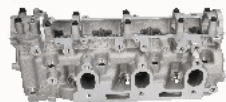

XX-TY027S

OE: 1110165011

TOYOTA 4 RUNNER (RN10_, VZN13_, VZN10_, RN13_) 3.0 V6 (VZN 130) [07.1990-11.1995](Benzina)