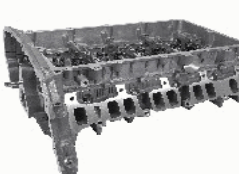

XX-FO08ES

OE: 1099947 | ENGINE: D4FA

FORD TRANSIT Autobus (FD__, FB__,
FS__, FZ__, FC__ 2.4 DI (F_B_, F_C_,
F_A_)[01.2000-](Diesel)
FORD TRANSIT Autobus (FD__, FB__,
FS__, FZ__, FC__ 2.4 DI [RWD] (F_B_,
F_C_)[01.2000-](Diesel)
FORD TRANSIT Autobus (FD__, FB__,
FS__, FZ__, FC__ 2.4 DI [RWD] (F_B_,
F_C_, F_A_)[01.2000-](Di