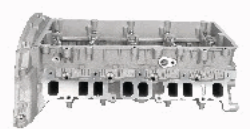

XX-FO09ES

OE: 1331233 | ENGINE: H9FA

FORD TRANSIT Autobus (FD__, FB__,
FS__, FZ__, FC__ 2.4 TDCi[03.2004-]
(Diesel)
FORD TRANSIT Furgonato (FA__) 2.4
TDCi[03.2004-](Diesel)
FORD TRANSIT Pianale piatto/Telaio
(FM__, FN__) 2.4 TDCi[03.2004-](Diesel)