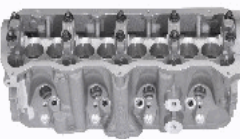

XX-VW01ES

OE: 038103351B | ENGINE: AGP

AUDI A3 (8L1) 1.9 TDI[08.1997-07.2001] (Diesel)
AUDI A3 (8L1) 1.9 TDI[09.1996-07.2001] (Diesel)
SEAT CORDOBA (6K2) 1.9 SDI[06.1999-10.2002](Diesel)
SEAT CORDOBA (6K2) 1.9 TDI[06.1999-10.2002](Diesel)