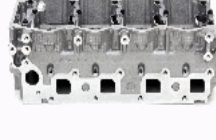

XX-NS015S

OE: 11039EB30A | ENGINE: YD25DDTi

NISSAN CABSTAR E Pick-up 28.11 DCi,
32.11 DCi, 35.11 DCi 2.5 (F24M)
[09.2006-12.2013](Diesel)
NISSAN CABSTAR E Pick-up 35.13 DCi,
45.13 DCi 2.5 (F24M)[09.2006-12.2012]
(Diesel)
NISSAN CABSTAR E Pick-up 35.14 DCi
3.0 (F24M)[09.2006-12.2013](Diesel)