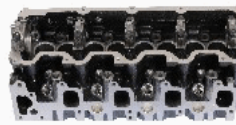

XX-TY014S

OE: 11101-54150 | ENGINE: 5L

TOYOTA DYNA 150 Pianale piatto/Telaio (LY_) 3.0 D[09.1998-07.2001](Diesel)
TOYOTA DYNA Pianale piatto/Telaio (KD_, LY_, TRY2_, KDY2_ 3.0 D4d[08.2001-](Diesel)
TOYOTA HILUX Fuoristrada chiuso (RZN1_, LN1_) 3.0 D[08.2002-07.2004] (Diesel)