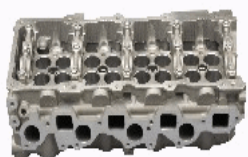

XX-NS018S

OE: 11039DC00B | ENGINE: ZD30

NISSAN INTERSTAR Autobus (X70) dCi
140[11.2003-](Diesel)
NISSAN INTERSTAR Furgonato (X70) dCi
140[11.2003-](Diesel)
NISSAN INTERSTAR Pianale piatto/Telaio
dCi 140[11.2003-](Diesel)
NISSAN PICK UP (D22) 3.0 TD
4WD[11.2001-](Diesel)