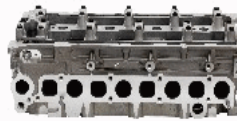

XX-HY011S

OE: 22100-4A100 | ENGINE: D4CB

HYUNDAI H-1 / STAREX 2.5 CRDi
4x4[12.2002-](Diesel)
HYUNDAI H-1 / STAREX 2.5
CRDi[12.2002-](Diesel)
HYUNDAI H-1 / STAREX
2.5[02.2003-04.2004](Diesel)
HYUNDAI H-1 Furgonato 2.5
CRDi[07.2001-04.2004]()