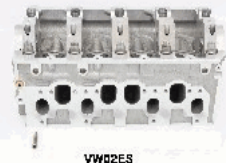

XX-VW02ES

OE: 038103351D | ENGINE: AJM

AUDI A3 (8L1) 1.9 TDI quattro[08.2000-] (Diesel)
AUDI A3 (8L1) 1.9 TDI[08.2000-](Diesel)
AUDI A3 (8L1) 1.9 TDI[10.2000-](Diesel)
AUDI A3 (8P1) 1.9 TDI[05.2003-](Diesel)
AUDI A3 Cabriolet (8P7) 1.9 TDI[04.2008-] (Diesel)
AUDI A3 Sportback (8PA) 1.9 TDI[09.2004-](Diesel)