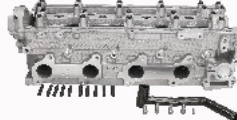

XX-HY013S

OE: 221004A700 | ENGINE: D4CB

HYUNDAI H-1 / STAREX 2.5 CRDi
4x4[12.2002-](Diesel)
HYUNDAI H-1 / STAREX 2.5
CRDi[12.2002-04.2004](Diesel)
HYUNDAI H-1 / STAREX 2.5
CRDi[12.2002-](Diesel)
HYUNDAI H-1 Cargo (TQ) 2.5
CRDi[02.2008-](Diesel)