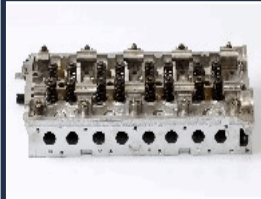

## XX-KK009

| OE: 0K56A-10090 | ENGINE: J3

KIA CARNIVAL I (UP) 2.9  
TD[08.1999-10.2001](Diesel)

**XX-KK009R****OE: 0K56A-10090 | ENGINE: J3**

KIA CARNIVAL I (UP) 2.9  
TD[08.1999-10.2001](Diesel)

**XX-KK010R****OE: 0K551-10090 | ENGINE: J3**