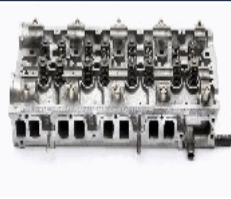

## XX-KK009

| OE: 0K56A-10090 | ENGINE: J3

KIA CARNIVAL I (UP) 2.9  
TD[08.1999-10.2001](Diesel)

**XX-KK009R****OE: 0K56A-10090 | ENGINE: J3**

KIA CARNIVAL I (UP) 2.9  
TD[08.1999-10.2001](Diesel)

**XX-KK010R****OE: 0K551-10090 | ENGINE: J3**