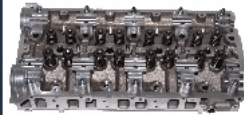

XX-KK008

| OE: 221004X400 | ENGINE: J3

HYUNDAI TERRACAN (HP) 2.9
CRDi[11.2001-07.2003](Diesel)
HYUNDAI TERRACAN (HP) 2.9
CRDi[12.2001-](Diesel)
KIA CARNIVAL II (GQ) 2.9 CRDi[10.2001-]
(Diesel)