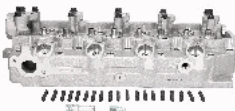

XX-HY012S

OE: 2210042700 | ENGINE: D4BA

HYUNDAI GALLOPER II (JK-01) 2.5 TCI
D[08.1998-](Diesel)
HYUNDAI GALLOPER II (JK-01) 2.5 TD
intercooler[08.1998-](Diesel)
HYUNDAI GALLOPER II (JK-01) 2.5
TD[08.1998-](Diesel)
HYUNDAI H-1 / STAREX 2.5
TCi[05.2004-](Diesel)