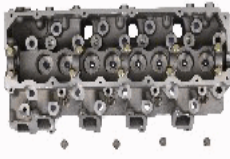

XX-TY013S

OE: 11101-69175 | ENGINE: 1KZ-TE

TOYOTA LAND CRUISER (KDJ12_, GRJ12_) 3.0 D-4D (KZJ12)[09.2002-] (Diesel)
TOYOTA LAND CRUISER 90 (_J9_) 3.0 TD (KZJ90_, KZJ95_)[04.1996-](Diesel)
TOYOTA LAND CRUISER 90 (_J9_) 3.0 TD[04.1995-07.2000](Diesel)