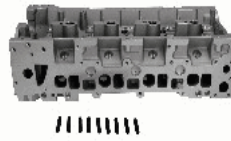

XX-CH002S

OE: K05073734AA

CHRYSLER PT CRUISER (PT_) 2.2
CRD[03.2002-](Diesel)