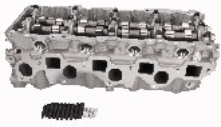

XX-NS030S

OE: 11039VC10B

NISSAN PATROL GR II Wagon (Y61) 3.0 DTi[05.2000-](Diesel)
NISSAN TERRANO II (R20) 3.0 Di 4WD[05.2002-](Diesel)