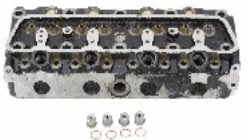

XX-NS014S

OE: 11041-09W00 | ENGINE: SD25

NISSAN PICK UP (D21) 2.5 D
4WD[03.1986-08.1991](Diesel)
NISSAN PICK UP (D21) 2.5 D
4WD[08.1987-02.1998](Diesel)
NISSAN PICK UP (D21) 2.5 D
4WD[09.1985-08.1988](Diesel)