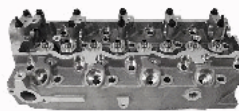

XX-MI030S

OE: MD074308 | ENGINE: 4D56T

HYUNDAI GALLOPER I 2.5 TD
intercooler[08.1991-07.1998](Diesel)
HYUNDAI GALLOPER I 2.5
TD[08.1991-07.1998](Diesel)
MITSUBISHI L 200 (K3_T, K2_T, K1_T,
K0_T) 2.5 TD 4WD (K34T)
[11.1992-08.1996](Diesel)
MITSUBISHI L 200 (K7_T, K6_T) 2.5 TD
4WD (K74T)[09.2001-](Diesel)