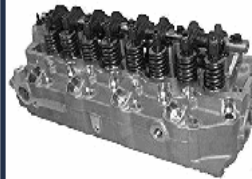

XX-HY014S

| ENGINE: D4BA

HYUNDAI GALLOPER II (JK-01) 2.5 TDi[08.1998-](Diesel)
HYUNDAI GALLOPER II (JK-01) 2.5 TD intercooler[08.1998-](Diesel)
HYUNDAI GALLOPER II (JK-01) 2.5 TD[08.1998-](Diesel)
HYUNDAI H-1 / STAREX 2.5 TDi[05.2004-](Diesel)