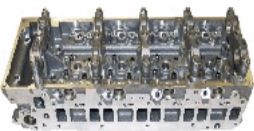

XX-MI016S

OE: ME204200 | ENGINE: 4M41

MITSUBISHI PAJERO III (V7_W, V6_W) 3.2 Di-D[04.2000-12.2006](Diesel)
MITSUBISHI PAJERO III Fuoristrada aperto (V6_W, V7_W) 3.2 DI-D (V68W, V78W)[04.2000-10.2001](Diesel)
MITSUBISHI PAJERO III Fuoristrada aperto (V6_W, V7_W) 3.2 DI-D (V68W, V78W)[10.2001-](Diesel)