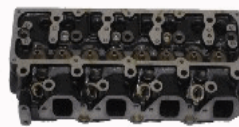

## XX-NS005S

OE: 11039-7F400 | ENGINE: TD27

NISSAN CABSTAR Pick-up 90.32 (TLO)  
[10.1998-10.2006](Diesel)  
NISSAN PICK UP (D21) 2.7 D  
4WD[08.1987-02.1998](Diesel)  
NISSAN PICK UP (D21) 2.7 D  
4WD[09.1987-08.1991](Diesel)  
NISSAN TERRANO I (WD21) 2.7 TD  
4WD[02.1989-02.1996](Diesel)