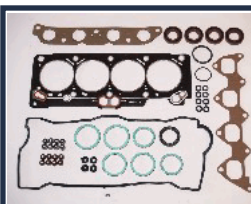

KG-279

04112-16230

TOYOTA CARINA E (_T19_) 1.6 (AT190)
TOYOTA CARINA E (_T19_) 1.6 16V
TOYOTA CARINA E (_T19_) 1.6 GLI (AT190)
TOYOTA CARINA E Sportswagon (_T19_) 1.6 GLI (AT190_)
TOYOTA CARINA E Sportswagon (_T19_) 1.6 i (AT190_)