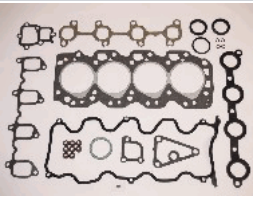

KG-239

04112-64010

TOYOTA CARINA (TA4L, TA6_L) 1.8 D
TOYOTA CARINA Station Wagon (TA4K, TA6K) 1.8 D
TOYOTA COROLLA (_E7_) 1.8 D (CE70)
TOYOTA COROLLA (_E8_) 1.8 D
TOYOTA COROLLA (_E9_) 1.8 D
TOYOTA COROLLA 2 volumi /Coda spiovente (_E7_) 1.8 D (CE70)