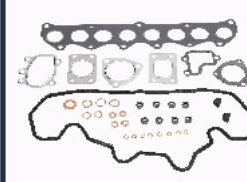

KG-K04

KSL3110270

KIA RIO Station wagon (DC) 1.3

KG-L00

STC362

LAND ROVER DEFENDER Cabrio (LD) 2.5 90 TDI
LAND ROVER DEFENDER Station Wagon (LD) 2.5 90, 110 TDI
LAND ROVER DISCOVERY I (LJ, LG) 2.5 D 4x4
LAND ROVER DISCOVERY I (LJ, LG) 2.5 TDI