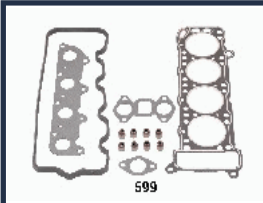

HYUNDAI STELLAR (F31_, SF2_) 1.6

KG-601

04112-87720