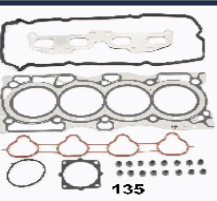

KG-135

11042-6N227

NISSAN PRIMERA (P12) 2.0
NISSAN PRIMERA Hatchback (P12) 2.0
NISSAN PRIMERA Station wagon (WP12) 2.0