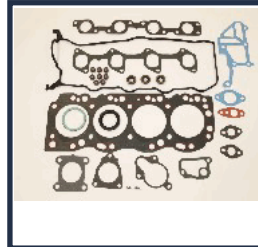

KG-287

04112-64101

TOYOTA CARINA E (_T19_) 2.0 TD (CT190)
TOYOTA CARINA E Sportswagon (_T19_) 2.0 TD (CT190_)
TOYOTA CARINA E Tre volumi (_T19_) 2.0 TD (CT190_)