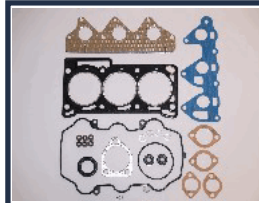

KG-599

MD005900NK

HYUNDAI STELLAR (F31_, SF2_) 1.6

KG-601

04112-87720

DAIHATSU CHARADE I (G10) 1.0

KG-602

04112-87729