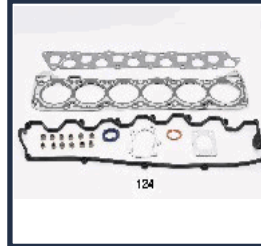

KG-122

11042-U6027

NISSAN BLUEBIRD (T72, T12) 1.8 Turbo
NISSAN BLUEBIRD (U11) 1.8 Turbo
NISSAN BLUEBIRD Hatchback (T72, T12) 1.8 Turbo

KG-123

11042-C6825

NISSAN PATROL Hardtop (K160) 3.3 D (K160)
NISSAN PATROL Station Wagon (W160) 3.3 D (W160)

KG-124

11042-22J25

NISSAN CABSTAR Pianale piatto/Telaio (F22, H40) 2.0
NISSAN PATROL GR I (Y60, GR) 2.8 TD (Y60A)
NISSAN PATROL Hardtop (K260) 2.8 TD
NISSAN PATROL Station Wagon (W260) 2.8 TD
NISSAN URVAN Furgonato (E23) 2.2 D