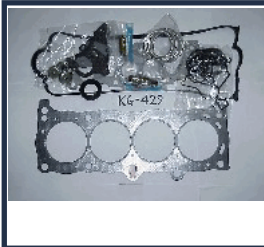

KG-429

061A1-PJ0-S21

HONDA ACCORD III (CA) 2.0 EX (CA5)
HONDA ACCORD III (CA) 2.0 EXi (CA5)
HONDA ACCORD III Aerodeck (CA) 2.0 EX
HONDA ACCORD III Aerodeck (CA) 2.0 EX (CA5)
HONDA ACCORD III Aerodeck (CA) 2.0 EXi (CA5)