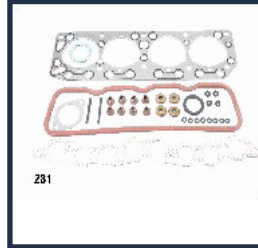

KG-280

04112-31031

TOYOTA HIACE I Furgonato (RH1_, LH3_, RH3_, RH2_, LH2_, L 1.6 (RH20-30)
TOYOTA HIACE I Wagon (LH1_, RH1_, LH3_, RH3_, LH2_, RH2_) 1.6

KG-281

04112-31033

DAIHATSU TAFT 1.6 D 4x4 (F20, F25)
TOYOTA HIACE I Furgonato (RH1_, LH3_, RH3_, RH2_, LH2_, L 1.6 (RH20-30)
TOYOTA HIACE I Wagon (LH1_, RH1_, LH3_, RH3_, LH2_, RH2_) 1.6
TOYOTA HILUX II Pick-up (RN6_, RN5_, LN6_, YN6_, YN5_, LN 1.6