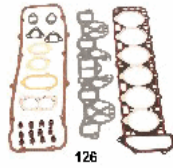

KG-126

11042-V0727

NISSAN LAUREL (JC31) 2.8 D