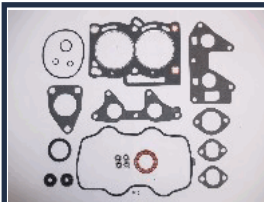

KG-613

04112-87726

DAIHATSU CUORE I (L55, L60) 0.6 (L60)
INNOCENTI MINI 0.65