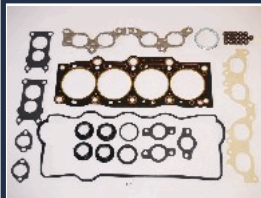

KG-207

04112-74050

TOYOTA CAMRY (_V2_) 2.0 (SV21_, SV25_)
TOYOTA CAMRY (_V2_) 2.0 4x4
TOYOTA CAMRY (_V2_) 2.0 Gli 16V (SV21_, SV25_)
TOYOTA CAMRY Station Wagon (_V2_) 2.0 (SV21_)
TOYOTA CAMRY Station Wagon (_V2_) 2.0 Gli 16V (SV21_)