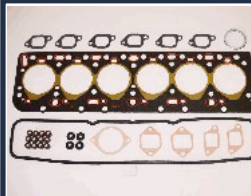

KG-232

04112-47011

TOYOTA LAND CRUISER (_J4_) 3.6 D
(HJ45_V)
TOYOTA LAND CRUISER Pick-up (_J4_)
3.6 D (HJ45_P)