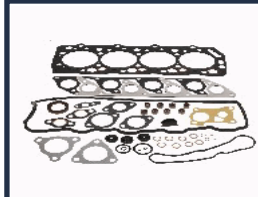

KG-538

MD974631

MITSUBISHI COLT III (C5_A) 1.6 GTi 16V (C53A)