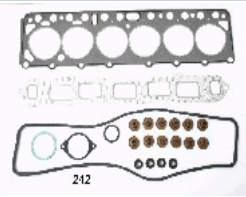

KG-242

04112-61030

TOYOTA LAND CRUISER (_J4_) 4.2 (FJ40_V, FJ43_, FJ45_V, FJ55_)
TOYOTA LAND CRUISER Pick-up (_J4_) 4.2 (FJ45_P)