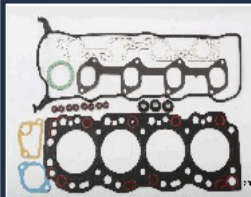

KG-236

04112-54012

TOYOTA CRESSIDA Station Wagon (X6K,
MX62) 2.2 D
TOYOTA CRESSIDA Tre volumi (_X6_)
2.2 D (LX60)
TOYOTA CROWN Tre volumi (_S1_) 2.2 D
(LS110_)
TOYOTA HIACE II Furgonato (LH5_,
YH7_, LH7_, LH6_, YH6_, 2.2 D