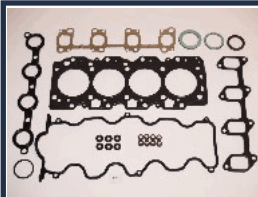

KG-237

04112-64030

TOYOTA CAMRY Tre volumi (_V1_) 1.8
Turbo-D