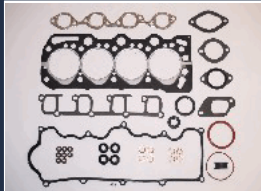

KG-995

01606747

OPEL ASTRA F (56_, 57_) 1.7 TDS
OPEL ASTRA F 2 volumi /Coda spiovente (53_, 54_, 58_, 5 1.7 TDS
OPEL ASTRA F Station wagon (51_, 52_) 1.7 TDS
OPEL VECTRA A (86_, 87_) 1.7 TD
OPEL VECTRA A 2 volumi /Coda spiovente (88_, 89_) 1.7 TD
OPEL VECTRA B (36_) 1.7 TD

KG-995S

OPEL ASTRA F (56_, 57_) 1.7 TDS
OPEL ASTRA F 2 volumi /Coda spiovente (53_, 54_, 58_, 5 1.7 TDS
OPEL ASTRA F Station wagon (51_, 52_) 1.7 TDS
OPEL VECTRA A (86_, 87_) 1.7 TD
OPEL VECTRA A 2 volumi /Coda spiovente (88_, 89_) 1.7 TD
OPEL VECTRA B (36_) 1.7 TD