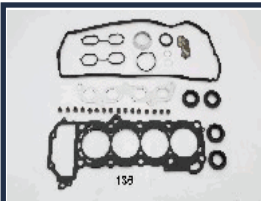

KG-136

11042-AX03J

NISSAN MICRA C+C (K12) 1.4 16V
NISSAN MICRA III (K12) 1.4 16V
NISSAN NOTE (E11) 1.4