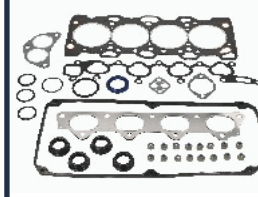

KG-526

MD973156

GREAT WALL HOVER CUV 2.4
GREAT WALL HOVER Fuoristrada chiuso 2.4
GREAT WALL HOVER Fuoristrada chiuso 2.4 Trazione integrale