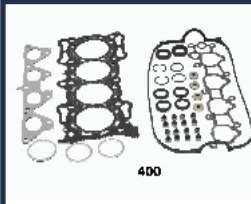

KG-400

06110-PT3-A00

HONDA ACCORD IV (CB) 2.2 i 16V (CB7)
HONDA ACCORD IV (CB) 2.2 i 16V Automatic (CB7)
HONDA ACCORD IV Aerodeck (CB) 2.2 i 16V (CB8)