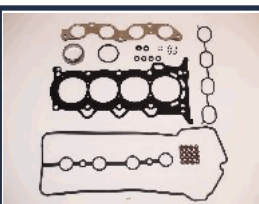

KG-273

04112-21040 -

TOYOTA YARIS (SCP1_, NLP1_, NCP1_) 1.3 16V (NCP10_)
TOYOTA YARIS (SCP1_, NLP1_, NCP1_) 1.5 VVT-i TS
TOYOTA YARIS VERSO (_NLP2_, _NCP2_) 1.3 (NCP22)