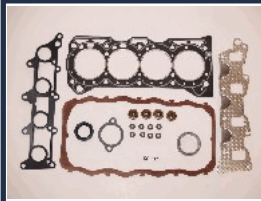

KG-812

11100-61820

SUZUKI SWIFT II 2 volumi /Coda spiovente (EA, MA) 1.3 (SF413, AB35)
SUZUKI SWIFT II 2 volumi /Coda spiovente (EA, MA) 1.3 4WD (SF413, AF35)
SUZUKI SWIFT II Tre volumi (AH, AJ) 1.3 (SF413, AH35)
SUZUKI SWIFT II Tre volumi (AH, AJ) 1.3 (SF413, AH35, MA)