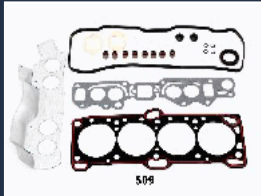

KG-509

MD997145

MITSUBISHI GALANT III (E1_A) 2.4 GLS (E16A)
MITSUBISHI L 300 Autobus (P0_W, P1_W, P2_W) 2.4 (P04W, P14V, P04V)
MITSUBISHI L 300 Autobus (P0_W, P1_W, P2_W) 2.4 4WD (P24W, P24V)
MITSUBISHI PAJERO II (V3_W, V2_W, V4_W) 2.4