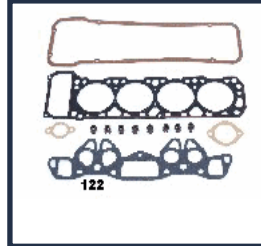

KG-122

11042-U6027

NISSAN BLUEBIRD (T72, T12) 1.8 Turbo
NISSAN BLUEBIRD (U11) 1.8 Turbo
NISSAN BLUEBIRD Hatchback (T72, T12) 1.8 Turbo