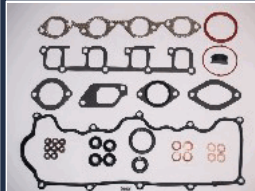

KG-910

4897627AC

CHRYSLER 300 M (LR) 2.7 V6 24V
CHRYSLER SEBRING Cabriolet (JR) 2.7 V6 24V

KG-911

05072996AA

CHRYSLER PT CRUISER (PT_) 2.4

KG-913

CHRYSLER PT CRUISER (PT_) 2.0
JEEP CHEROKEE (KJ) 2.4
JEEP WRANGLER II (TJ) 2.4

KG-915

CHRYSLER CROSSFIRE 3.2
CHRYSLER CROSSFIRE Roadster 3.2
CHRYSLER CROSSFIRE Roadster SRT-6
CHRYSLER CROSSFIRE SRT-6
MERCEDES-BENZ CLASSE C (W202) C 280 (202.029)
MERCEDES-BENZ CLASSE C (W203) C 240 (203.061)

KG-916

4897632AC

CHRYSLER 300 M (LR) 3.5 V6 24V

KG-918

58781-375-72

ISUZU TROOPER 3.5 V6 24V
ISUZU TROOPER Fuoristrada aperto 3.5 V6 24V
ISUZU VEHICROSS (U_) 3.2 4 ruote motrici 4x4 (UGS25)
OPEL FRONTERA B (6B_) 3.2 i (6B1VF, 6B1_6)
OPEL MONTEREY B 3.5 V6 24V

KG-995

01606747

OPEL ASTRA F (56_, 57_) 1.7 TDS
OPEL ASTRA F 2 volumi /Coda spiovente (53_, 54_, 58_, 5 1.7 TDS
OPEL ASTRA F Station wagon (51_, 52_) 1.7 TDS
OPEL VECTRA A (86_, 87_) 1.7 TD
OPEL VECTRA A 2 volumi /Coda spiovente (88_, 89_) 1.7 TD
OPEL VECTRA B (36_) 1.7 TD

KG-995S

OPEL ASTRA F (56_, 57_) 1.7 TDS
OPEL ASTRA F 2 volumi /Coda spiovente (53_, 54_, 58_, 5 1.7 TDS
OPEL ASTRA F Station wagon (51_, 52_) 1.7 TDS
OPEL VECTRA A (86_, 87_) 1.7 TD
OPEL VECTRA A 2 volumi /Coda spiovente (88_, 89_) 1.7 TD
OPEL VECTRA B (36_) 1.7 TD

KG-996

8-94317372-1

ISUZU TROOPER (UBS) 2.8 TD (UBS55)

KG-998

5-87810-261-0

ISUZU MIDI Autobus (94000, 98000) 2.0 TD (98000)
ISUZU MIDI Furgonato (98000N) 2.0 TD
ISUZU MIDI Van (94000, 98000) 2.0 TD (98000)

KG-999

5-87810-095-2

JEEP CJ7/CJ6 RENEGADE LAREDO 2.4 D 4WD C240

KG-H00

20910-02H00

HYUNDAI ATOS (MX) 1.0 i
HYUNDAI ATOS PRIME (MX) 1.0 i