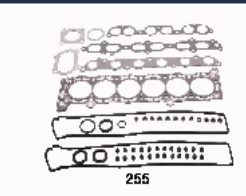

KG-255

04112-42020

TOYOTA SUPRA (JZA70_, GA70_, MA70) 3.0 Turbo