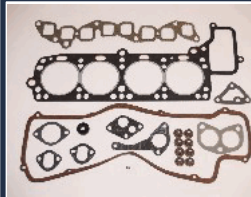

KG-230

04112-34060

TOYOTA CELICA (RA2_, TA2_) 2.0
TOYOTA CELICA (TA60, RA40, RA6_) 2.0
XT (RA40)
TOYOTA COROLLA Compact (_E9_) 1.6
GTi (AE92)
TOYOTA COROLLA Liftback (_E9_) 1.6
GTI
TOYOTA CORONA (RT1_) 2.0 (RT104)