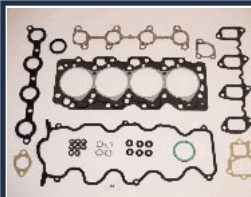

KG-238

04112-64040

TOYOTA CARINA (TA4L, TA6_L) 1.8 D
TOYOTA CARINA Station Wagon (TA4K,
TA6K) 1.8 D
TOYOTA COROLLA (_E7_) 1.8 D (CE70)
TOYOTA COROLLA (_E8_) 1.8 D
TOYOTA COROLLA (_E9_) 1.8 D
TOYOTA COROLLA 2 volumi /Coda
spiovente (_E7_) 1.8 D (CE70)