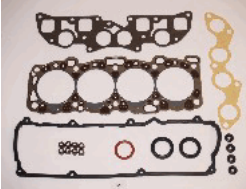

KG-194

11042-74N25

NISSAN ALMERA I (N15) 2.0 D
NISSAN ALMERA I Hatchback (N15) 2.0 D
NISSAN PRIMERA (P10) 2.0 D
NISSAN PRIMERA Hatchback (P10) 2.0 D
NISSAN PRIMERA Traveller (W10) 2.0 D
NISSAN SERENA (C23M) 2.0 D
NISSAN SUNNY III (N14) 2.0 D