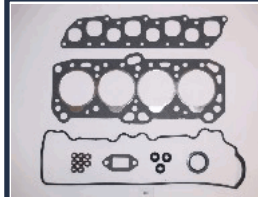

KG-536

MD997115

MITSUBISHI COLT II (C1_A) 1.8 GL Diesel (C14A)
MITSUBISHI COLT III (C5_A) 1.8 Diesel GLX (C54A)
MITSUBISHI LANCER III (C1_A, C6_A) 1.8 Diesel (C14AS)
MITSUBISHI LANCER III Station Wagon (C1_V, C3_V) 1.8 D (C14V)