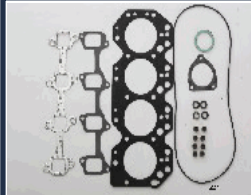

KG-231**04112-58030**

TOYOTA LAND CRUISER (PZJ7_, KZJ7_,
 HZJ7_, BJ7_, LJ7_, RJ7 3.4 TD (BJ71_V)

KG-232**04112-47011**

TOYOTA LAND CRUISER (_J4_) 3.6 D
 (HJ45_V)
 TOYOTA LAND CRUISER Pick-up (_J4_)
 3.6 D (HJ45_P)

KG-233**04112-58010**

TOYOTA LAND CRUISER (_J4_) 3.4 D
 (BJ42_V, BJ45_V, BJ46_)
 TOYOTA LAND CRUISER (_J6_) 3.4
 Diesel (BJ60_V)
 TOYOTA LAND CRUISER Pick-up (_J4_)
 3.4 D (BJ45_P)

KG-234**04112-56020**