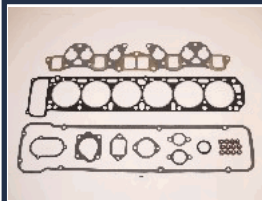

KG-164

11042-V1427

NISSAN LAUREL (HLC230) 2.4
NISSAN LAUREL (JC31) 2.4