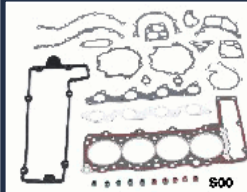

KG-S00

6010105020

MERCEDES-BENZ SPRINTER 2-t Autobus (901, 902) 208 D
MERCEDES-BENZ SPRINTER 2-t Furgonato (901, 902) 208 D
MERCEDES-BENZ SPRINTER 2-t Pianale piatto/Telaio (901, 902) 208 D
MERCEDES-BENZ SPRINTER 3-t Autobus (903) 308 D