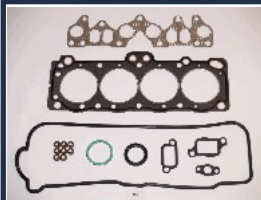

KG-205

04112-15040

TOYOTA SUPRA (JZA70_, GA70_, MA70) 3.0 24V
TOYOTA TERCEL (AL2_) 1.5 4WD
TOYOTA TERCEL (AL2_) 1.5 4WD (AL25)
TOYOTA TERCEL (_L1_, _L2_) 1.45 (AL21)