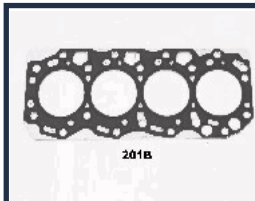

GT-201B

11115-27010-B0

TOYOTA AVENISIS (T25_) 2.0 D-4D
TOYOTA AVENISIS (_T22_) 2.0 D-4D
(CDT220_)
TOYOTA AVENISIS Liftback (_T22_) 2.0
D-4D (CDT220_)
TOYOTA AVENISIS Station wagon (T25)
2.0 D-4D
TOYOTA AVENISIS Station Wagon
(_T22_) 2.0 D-4D (CDT220_)