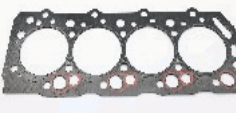

GT-500C

MD302891

MINIBUSHI CANTER Truck D (4D55)
2.3 D (FB433)
MINIBUSHI GALANT II (A16_) 2.3
Turbo-D (A167)
MINIBUSHI GALANT II Station Wagon
(A16_V) 2.3 Turbo-D (A167V)
MINIBUSHI L 200 (K3_T, K2_T, K1_T,
K0_T) 2.5 D 4WD (K24T)