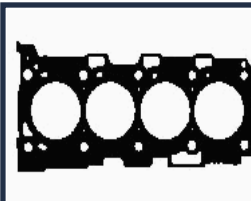

GT-205C

11115-26051-C0

LEXUS IS II (GSE2_, ALE2_, USE2_)
200d (ALE20)
LEXUS IS II (GSE2_, ALE2_, USE2_) 220
d (ALE20)
TOYOTA AURIS (NRE15_, ZZE15_,
ADE15_, ZRE15_, NDE15_) 2.0 D-4D
TOYOTA AURIS (NRE15_, ZZE15_,
ADE15_, ZRE15_, NDE15_) 2.2 D