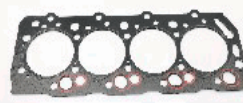

GT-500D

MD302892

MINIBUSHI CANTER Truck D (4D55)
2.3 D (FB433)
MINIBUSHI GALANT II (A16_) 2.3
Turbo-D (A167)
MINIBUSHI GALANT II Station Wagon
(A16_V) 2.3 Turbo-D (A167V)
MINIBUSHI L 200 (K3_T, K2_T, K1_T,
K0_T) 2.5 D 4WD (K24T)