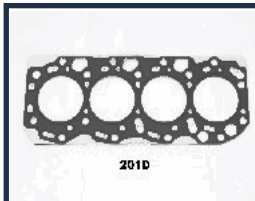

GT-201D

11115-27010-D0

TOYOTA AVENISIS (T25_) 2.0 D-4D
TOYOTA AVENISIS (_T22_) 2.0 D-4D
(CDT220_)
TOYOTA AVENISIS Liftback (_T22_) 2.0
D-4D (CDT220_)
TOYOTA AVENISIS Station wagon (T25)
2.0 D-4D
TOYOTA AVENISIS Station Wagon
(_T22_) 2.0 D-4D (CDT220_)