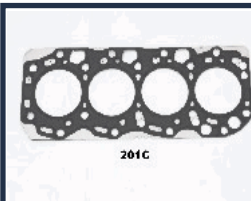

GT-201C

11115-27010-C0

TOYOTA AVENISIS (T25_) 2.0 D-4D
TOYOTA AVENISIS (_T22_) 2.0 D-4D
(CDT220_)
TOYOTA AVENISIS Liftback (_T22_) 2.0
D-4D (CDT220_)
TOYOTA AVENISIS Station wagon (T25)
2.0 D-4D
TOYOTA AVENISIS Station Wagon
(_T22_) 2.0 D-4D (CDT220_)