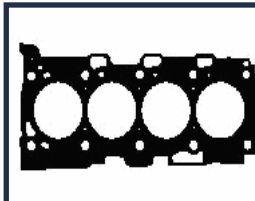

GT-205B

11115-26051-B0

LEXUS IS II (GSE2_, ALE2_, USE2_)
200d (ALE20)
LEXUS IS II (GSE2_, ALE2_, USE2_) 220
d (ALE20)
TOYOTA AURIS (NRE15_, ZZE15_,
ADE15_, ZRE15_, NDE15_) 2.0 D-4D
TOYOTA AURIS (NRE15_, ZZE15_,
ADE15_, ZRE15_, NDE15_) 2.2 D