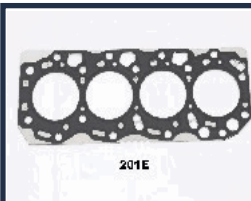

GT-201E

11115-27010-E0

TOYOTA AVENISIS (T25_) 2.0 D-4D
TOYOTA AVENISIS (_T22_) 2.0 D-4D
(CDT220_)
TOYOTA AVENISIS Liftback (_T22_) 2.0
D-4D (CDT220_)
TOYOTA AVENISIS Station wagon (T25)
2.0 D-4D
TOYOTA AVENISIS Station Wagon
(_T22_) 2.0 D-4D (CDT220_)