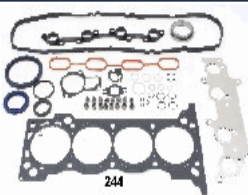

KM-244

04111-75980

TOYOTA DYNA Pianale piatto/Telaio (KD_, LY_, TRY2_, KDY2_ 2.7
TOYOTA FORTUNER Fuoristrada chiuso (TGN6_, KUN6_, GGN6_ 2.7 VVT-i
TOYOTA FORTUNER Fuoristrada chiuso (TGN6_, KUN6_, GGN6_ 2.7 VVT-i 4x4
TOYOTA HIACE IV Autobus (LH1_) 2.7 VVT-i