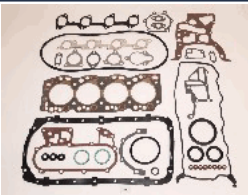

KM-236

04111-54040

TOYOTA LAND CRUISER (PZJ7_, KZJ7_, HZJ7_, BJ7_, LJ7_, RJ7 2.4 D (LJ70_)
TOYOTA LAND CRUISER (PZJ7_, KZJ7_, HZJ7_, BJ7_, LJ7_, RJ7 2.4 TD (LJ70_, LJ73_)