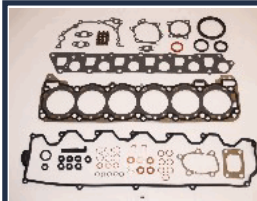

**KM-111**

**10101-9F725**

NISSAN PRIMERA (P11) 1.6 16V  
NISSAN PRIMERA Hatchback (P11) 1.6 16V

**KM-124**

**10101-22J25**

NISSAN CABSTAR Pianale piatto/Telaio (F22, H40) 2.0  
NISSAN PATROL GR I (Y60, GR) 2.8 TD (Y60A)  
NISSAN PATROL Hardtop (K260) 2.8 TD  
NISSAN PATROL Station Wagon (W260) 2.8 TD  
NISSAN URVAN Furgonato (E23) 2.2 D