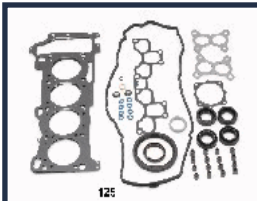

KM-125

10101-8M085

NISSAN PRIMERA (P12) 1.6