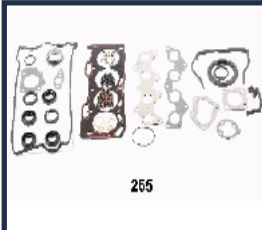

**KM-264**

**04111-37091**

TOYOTA AURIS (NRE15\_, ZZE15\_, ADE15\_, ZRE15\_, NDE15\_) 1.6 VVTi

**KM-265**

**04111-02070**

TOYOTA COROLLA (\_E11\_) 1.4 (EE111\_)  
 TOYOTA COROLLA Compact (\_E11\_) 1.4 (EE111\_)  
 TOYOTA COROLLA Liftback (\_E11\_) 1.4 (EE111\_)  
 TOYOTA COROLLA Wagon (\_E11\_) 1.4 (EE111\_)  
 TOYOTA STARLET (EP91) 1.3