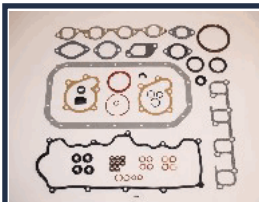

KM-995S

5878103590

OPEL ASTRA F (56_, 57_) 1.7 TDS
OPEL ASTRA F 2 volumi /Coda spiovente (53_, 54_, 58_, 5 1.7 TDS
OPEL ASTRA F Station wagon (51_, 52_) 1.7 TDS
OPEL VECTRA A (86_, 87_) 1.7 TD
OPEL VECTRA A 2 volumi /Coda spiovente (88_, 89_) 1.7 TD
OPEL VECTRA B (36_) 1.7 TD