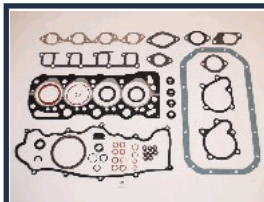

KM-995

5-87810-360-3

OPEL ASTRA F (56_, 57_) 1.7 TDS
OPEL ASTRA F 2 volumi /Coda spiovente (53_, 54_, 58_, 5 1.7 TDS
OPEL ASTRA F Station wagon (51_, 52_) 1.7 TDS
OPEL VECTRA A (86_, 87_) 1.7 TD
OPEL VECTRA A 2 volumi /Coda spiovente (88_, 89_) 1.7 TD
OPEL VECTRA B (36_) 1.7 TD