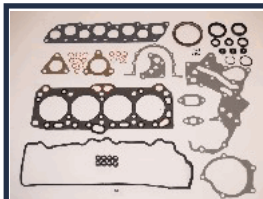

KM-535

MD664616

MITSUBISHI COLT II (C1_A) 1.8 GL Diesel (C14A)
MITSUBISHI COLT III (C5_A) 1.8 Diesel GLX (C54A)
MITSUBISHI GALANT III (E1_A) 1.8 Turbo-D (E14A)
MITSUBISHI GALANT IV (E3_A) 1.8 Turbo-D (E34A)