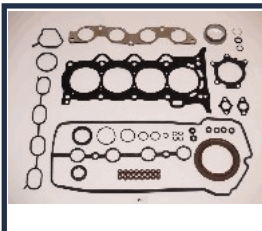

**KM-272**

**04111-23040**

TOYOTA YARIS (SCP1\_, NLP1\_, NCP1\_) 1.0 16V  
 TOYOTA YARIS (SCP1\_, NLP1\_, NCP1\_) 1.0 16V (SCP10\_)

**KM-273**

**04111-21040**

TOYOTA YARIS (SCP1\_, NLP1\_, NCP1\_) 1.3 16V (NCP10\_)  
 TOYOTA YARIS (SCP1\_, NLP1\_, NCP1\_) 1.5 TS (NCP13)  
 TOYOTA YARIS (SCP1\_, NLP1\_, NCP1\_) 1.5 VVT-i TS  
 TOYOTA YARIS VERSO (\_NLP2\_, \_NCP2\_) 1.3 (NCP22)