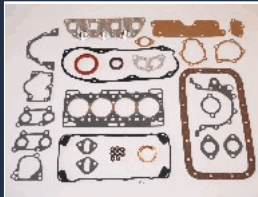

KM-809

11400-73822

SUZUKI CARRY Furgonato (ST90V) 0.8
SUZUKI LJ 80 0.8