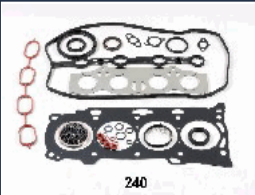

KM-240

04111-0H340

TOYOTA ALPHARD (ATH1_, MNH1_, ANH1_) 2.4
TOYOTA ALPHARD (ATH1_, MNH1_, ANH1_) 2.4 4x4
TOYOTA ALPHARD (ATH1_, MNH1_, ANH1_) 2.4 Hybrid
TOYOTA ALPHARD (ATH1_, MNH1_, ANH1_) 2.4 Hybrid 4x4