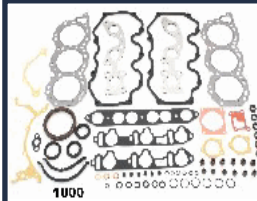

KM-1000

10101-0W026

INFINITI QX4 3.3
NISSAN ELGRAND (E50) 3.3
NISSAN PATHFINDER (R50) 3.3
NISSAN PATHFINDER (R50) 3.3 V6 4WD
NISSAN TERRANO II (R20) 3.3
NISSAN TERRANO II (R20) 3.3 4WD