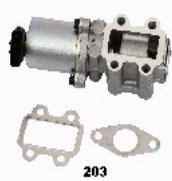

EGR-203

25620-0R010

203

TOYOTA AURIS (NRE15_, ZZE15_, ADE15_, ZRE15_, NDE15_) 2.0 D-4D
TOYOTA AURIS (NRE15_, ZZE15_, ADE15_, ZRE15_, NDE15_) 2.2 D
TOYOTA AVENSIS (T25_) 2.0 D-4D
TOYOTA AVENSIS (T25_) 2.2 D-4D
TOYOTA AVENSIS (T25_) 2.2 D-CAT
TOYOTA AVENSIS Station wagon (T25) 2.0 D-4D