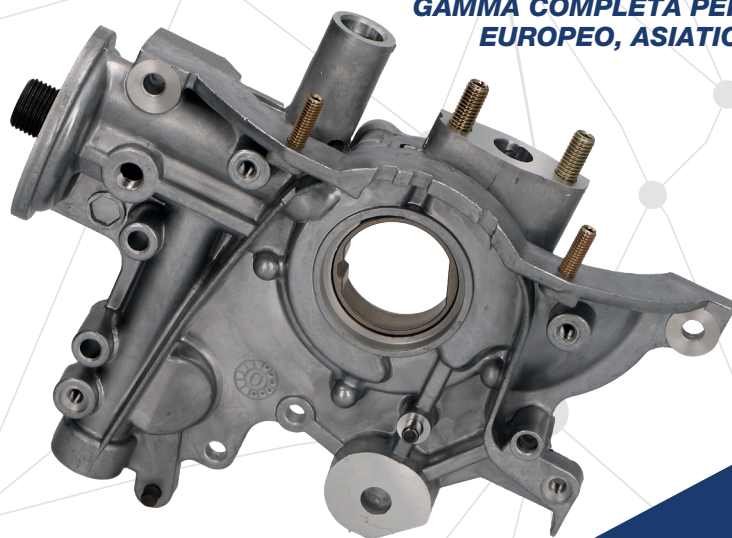

Japanparts®

OIL PUMPS POMPE OLIO

**FULL RANGE FOR EUROPEAN , ASIAN
and AMERICAN VEHICLES**

**GAMMA COMPLETA PER IL CIRCOLANTE
EUROPEO, ASIATICO E AMERICANO**

OIL PUMPS

POMPE OLIO

OP-DH01

15100-87109

DAIHATSU CHARADE IV (G200, G202) 1.3 16V
DAIHATSU FERROZA Hard Top (F300) 1.6 16V
DAIHATSU FERROZA Soft Top (F300) 1.6 16V
DAIHATSU FERROZA Soft Top (F300) 1.6 i 16V
DAIHATSU TERIOS (J1) 1.3 4WD

OP-DH02