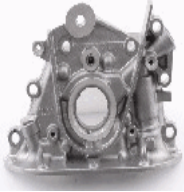

OP-TY02

15100-15040

TOYOTA CARINA E (_T19_) 1.6 (AT190)
TOYOTA CARINA E (_T19_) 1.6 16V
TOYOTA CARINA E (_T19_) 1.6 GLI (AT190)
TOYOTA CARINA E Sportswagon (_T19_) 1.6
TOYOTA CARINA E Sportswagon (_T19_) 1.6 GLI (AT190_)