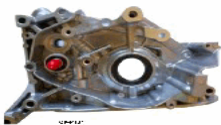

MITSUBISHI L 200 (K7_T, K6_T) 2.5 D (K64T)
 MITSUBISHI L 200 (K7_T, K6_T) 2.5 TD 4WD
 MITSUBISHI L 200 (K7_T, K6_T) 2.5 TD 4WD (K74T)
 MITSUBISHI PAJERO CLASSIC (V2_W) 2.5 TD

OP-MI04

1064A035

MITSUBISHI L 200 (KB_T, KA_T) 2.5 Di-D [RWD] (KA4T)
 MITSUBISHI L 200 (KB_T, KA_T) 2.5 DiD [RWD]