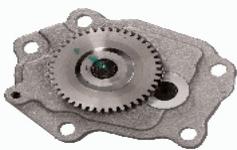

OP-NS01

15010-22J02

NISSAN PATROL GR I (Y60, GR) 2.8 TD (Y60A)
 NISSAN PATROL Hardtop (K260) 2.8 TD
 NISSAN PATROL Station Wagon (W260) 2.8 TD

OP-NS02

15010-43G04

NISSAN PICK UP (D21) 2.5 D
 NISSAN PICK UP (D21) 2.5 D 4WD
 NISSAN PICK UP (D21) 2.7 D 4WD
 NISSAN PICK UP (D22) 2.5 D
 NISSAN PICK UP (D22) 2.5 D 4WD
 NISSAN PICK UP (D22) 2.5 TD 4WD
 NISSAN TERRANO II (R20) 2.7 TD 4WD
 NISSAN TERRANO II (R20) 2.7 TDi 4WD