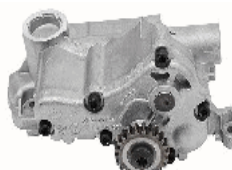

OP-VW14

06J115105AB

AUDI A3 (8P1) 1.8 TFSI
AUDI A3 (8P1) 2.0 TFSI
AUDI A3 Cabriolet (8P7) 1.8 TFSI
AUDI A3 Cabriolet (8P7) 2.0 TFSI
AUDI A3 Sportback (8PA) 1.8 TFSI
AUDI A3 Sportback (8PA) 2.0 TFSI
AUDI A3 Sportback (8PA) 2.0 TFSI quattro
AUDI TT (8J3) 2.0 TFSI