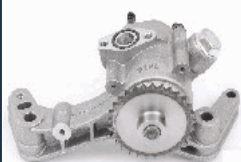

OP-KI02

0K55114100

KIA CARNIVAL II (GQ) 2.9 CRDi