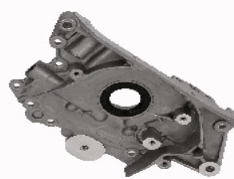

OIL PUMPS

POMPE OLIO

OP-HY01

21310-22010

HYUNDAI ACCENT I (X-3) 1.3
HYUNDAI ACCENT II (LC) 1.3

OP-HY02

21310-02550

HYUNDAI ATOS (MX) 0.8
HYUNDAI ATOS (MX) 1.0 i
KIA PICANTO (BA) 1.0