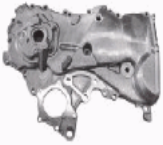

OP-TY03

15100-21040

TOYOTA YARIS VERSO (_NLP2_, _NCP2_) 1.5 (NCP21)

OP-TY04

15100-21030

TOYOTA YARIS (SCP1_, NLP1_, NCP1_) 1.0 16V
 TOYOTA YARIS (SCP1_, NLP1_, NCP1_) 1.0 16V (SCP10_)

OP-TY05

15100-21050