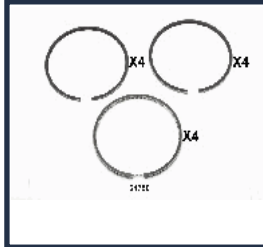

RC24750

OE: 12033-L2002 | ENGINE: SD25

NISSAN PICK UP (720) 2.3 D[04.1983-03.1986](Diesel)
NISSAN PICK UP (720) 2.5 D 4WD[04.1983-03.1986](Diesel)
NISSAN PICK UP (D21) 2.3 D[09.1985-08.1988](Diesel)
NISSAN PICK UP (D21) 2.5 D 4WD[03.1986-08.1991](Diesel)