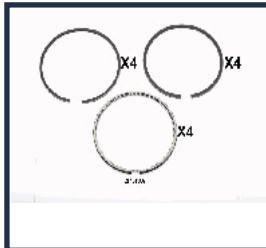

MITSUBISHI L 300 Furgonato (P0_W, P1_W) 2.8 D[09.1995-10.1998](Diesel)
MITSUBISHI PAJERO II (V3_W, V2_W, V4_W) 2.8 TD (V46W)[06.1994-04.2000](Diesel)

RC41325M

OE: ME995745 | ENGINE: 4 M 40