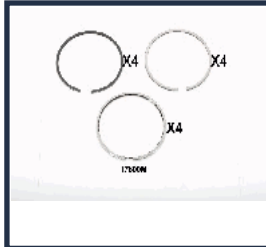

RC17800M

| ENGINE: 4EE1T

OPEL ASTRA F (56_, 57_) 1.7 TDS[03.1992-09.1998](Diesel)
OPEL ASTRA F 2 volumi /Coda spiovente (53_, 54_, 58_, 5) 1.7 TDS[12.1991-01.1998](Diesel)
OPEL ASTRA F Station wagon (51_, 52_) 1.7 TDS[12.1991-01.1998](Diesel)
OPEL VECTRA A (86_, 87_) 1.7 TD[03.1990-11.1995](Diesel)