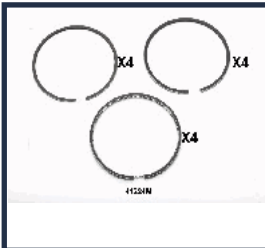

GASOLONE GASOLONE 35 2.5 D[-](Diesel)
HYUNDAI GALLOPER II (JK-01) 2.5 TCi D[08.1998-](Diesel)
HYUNDAI GALLOPER II (JK-01) 2.5 TD intercooler[08.1998-](Diesel)
HYUNDAI GALLOPER II (JK-01) 2.5 TD[08.1998-](Diesel)

RC41325

OE: ME202380 | ENGINE: 4 M 40