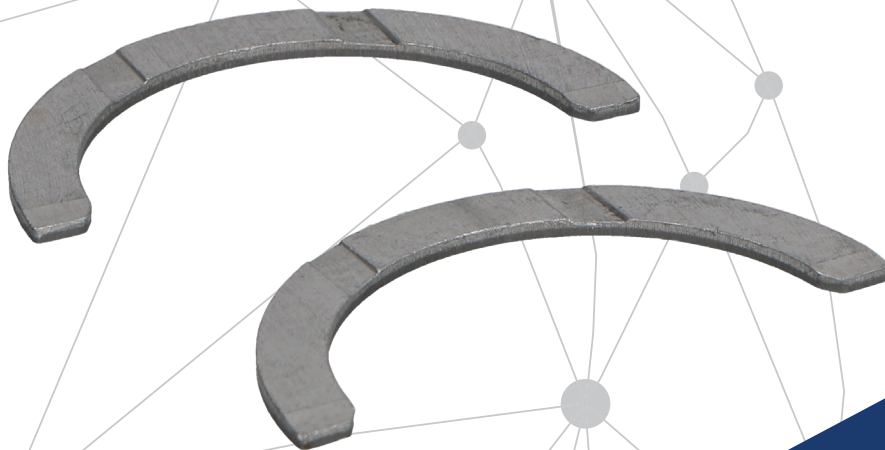

Japanparts[®]

THRUST WASHERS
RASAMENTI

TW1005B

11011-23010

TW1006B

11011-45010

TOYOTA CROWN Station Wagon (_S1_) 2.8 (MS1K)
TOYOTA CROWN Tre volumi (_S1_) 2.8 SI (MS112)

TW1028G2