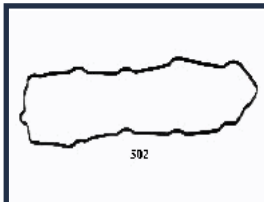

MITSUBISHI Canter Canter 35
MITSUBISHI PAJERO II (V3_W, V2_W,
V4_W) 2.8 TD (V46W)

GP-504

MD030282