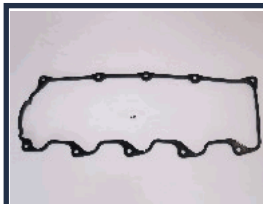

TOYOTA 4 RUNNER (RN10_, VZN13_, VZN10_, RN13_) 2.4 TD 4x4
TOYOTA DYNA 100 (2Y) 2.4 D (LH80-LH81)
TOYOTA HIACE III Furgonato (YH7_, LH6_, LH7_, LH5_, YH5_, 2.4 Diesel)
TOYOTA HIACE III Wagon (LH1_, RZH1_) 2.4 D

GP-247

11213-65010