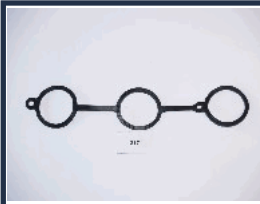

GP-217

11214-88260

TOYOTA CELICA Coupé (RA4_, TA4_) 1.6
GT (TA4C)