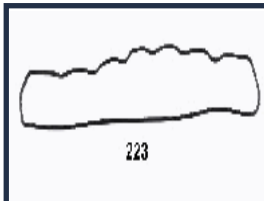

GP-222

11213-43020

TOYOTA CELICA SUPRA (\_A6\_) 2.8 i  
 TOYOTA CRESSIDA Tre volumi (\_X6\_)  
 2.8

GP-223

11213-41020

TOYOTA CROWN Station Wagon (\_S1\_)  
 2.8 (MS1K)  
 TOYOTA CROWN Tre volumi (\_S1\_) 2.0  
 (5R)  
 TOYOTA CROWN Tre volumi (\_S1\_) 2.8 i  
 Super Saloon (S12)  
 TOYOTA CROWN Tre volumi (\_S1\_) 2.8  
 SI (MS112)