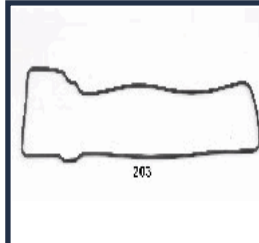

TOYOTA 4 RUNNER (RN10_, VZN13_, VZN10_, RN13_) 2.7 i 4x4
TOYOTA HIACE IV Autobus (LH1_) 2.7 (RCH13_, RCH23_)
TOYOTA HIACE IV Autobus (LH1_) 2.7 4WD (RCH19_)
TOYOTA HIACE IV Furgonato (LXH1_, RZH1_, LH1_) 2.7 (RCH13_, RCH23_)

GP-204

11213-27010