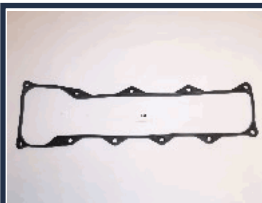

TOYOTA HIACE III Furgonato (YH7_, LH6_, LH7_, LH5_, YH5_, 2.0)
TOYOTA HIACE III Wagon (LH1_, RZH1_) 2.0 (RZH102)
TOYOTA HIACE IV Autobus (LH1_) 2.4 (RCH12_, RCH22_)
TOYOTA HIACE IV Autobus (LH1_) 2.4 TD (LXH12_, LXH22_)

GP-246

11213-54050