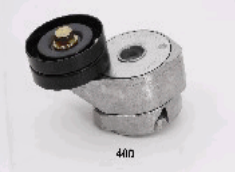

TS-400

56900-P5T-G00

400

HONDA ACCORD V (CE, CF) 2.0 TDi (CF1)
HONDA ACCORD VI (CG, CK) 2.0 Turbo DI
HONDA ACCORD VI Hatchback (CH) 2.0 TDi
HONDA CIVIC V Fastback (MB) 2.0 i TD (MB7)
HONDA CIVIC V Fastback (MB) 2.0 TDiC