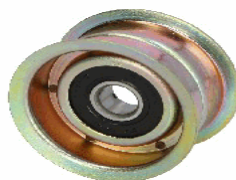

TOYOTA CRESSIDA Tre volumi (_X6_)
2.0 GLI
TOYOTA CROWN Tre volumi (_S1_) 2.0

BE-220

13505-63010